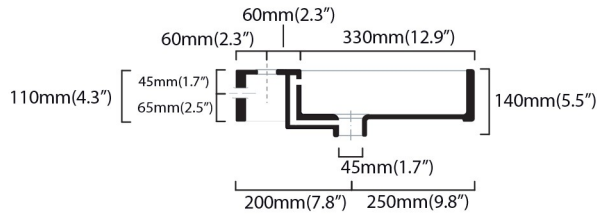

- = smaltato perimetralmente
  all glazed sides
- = non smaltato dietro
  unglazed behind