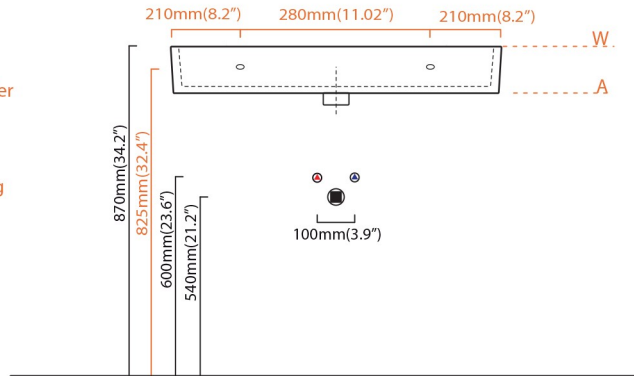

- U= sottopiano
  undercounter
- I= incasso
  inset
- A= appoggio
  freestanding
- W= sospeso
  wall hung