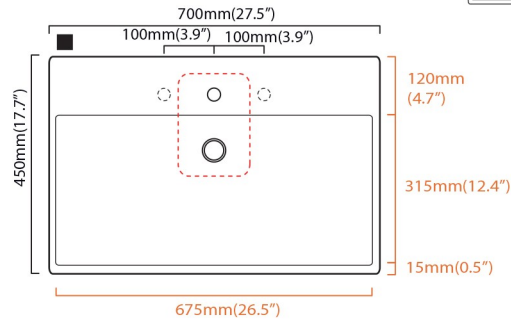

- = smaltato perimetralmente
  all glazed sides
- = non smaltato dietro
  unglazed behind